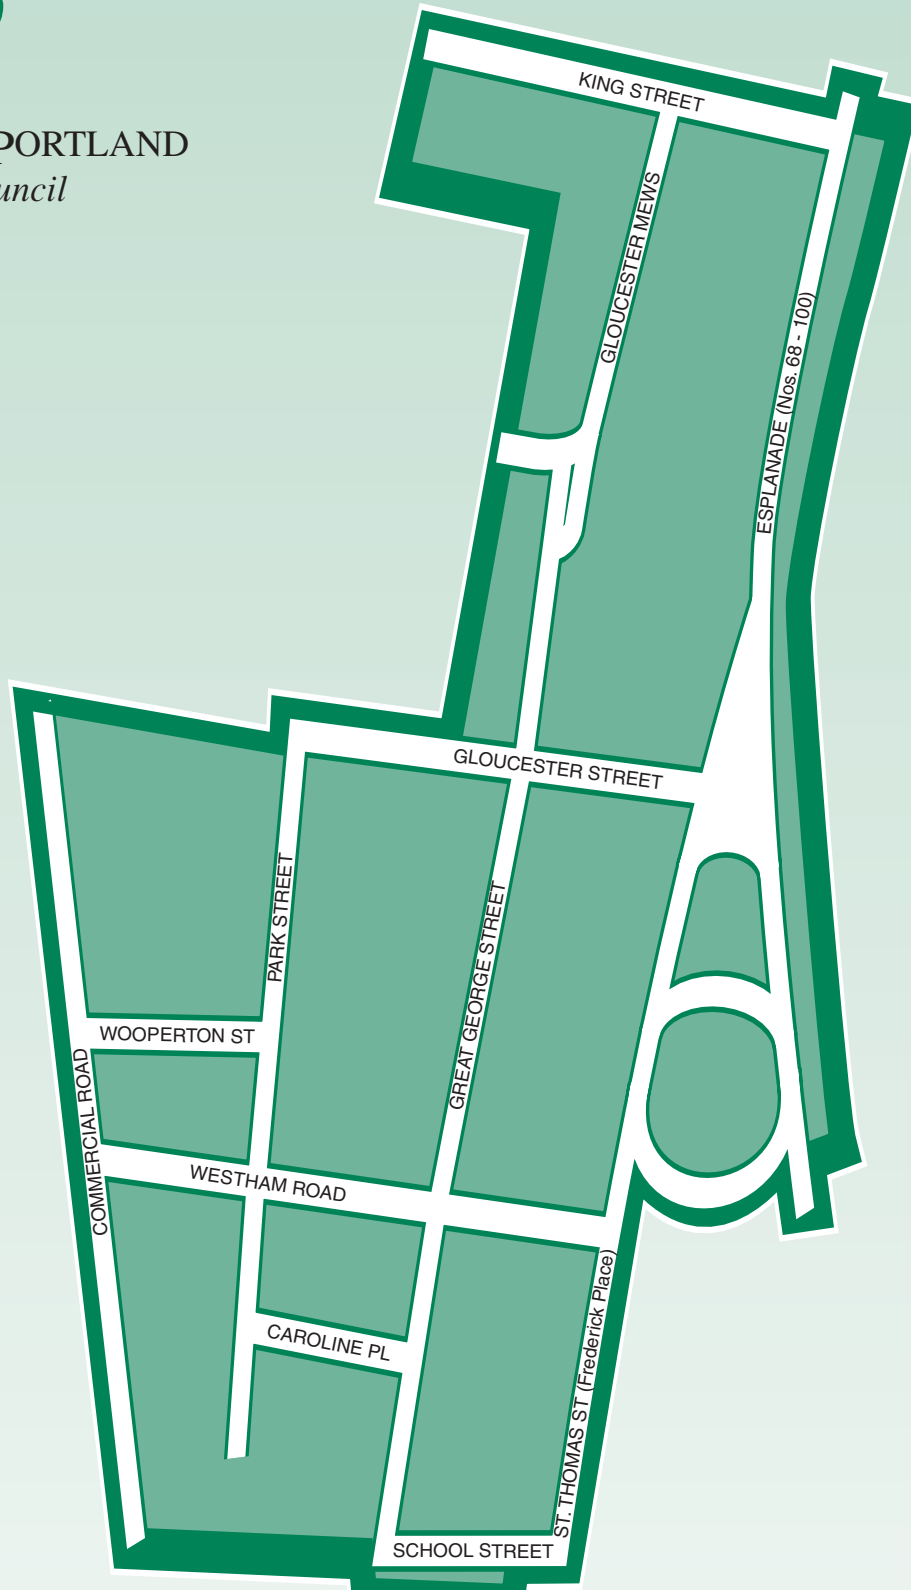

WEYMOUTH & PORTLAND
Borough Council

Zone **H** - Properties eligible for permits to park in the above streets

Caroline Place
Commercial Road
(Gloucester Street to Mulberry Terrace)
Esplanade (numbers 68 - 100)
Gloucester Mews
Gloucester Street
(Southside Commercial Road to Turton Street,
both sides Turton Street to Esplanade)
Great George Street

King Street
(Southside Esplanade to Park Street)
Park Street
(Westham Road to Gloucester Street)
School Street
St Thomas Street
(West side Westham Road to School Street)
Westham Road
Wooperton Street